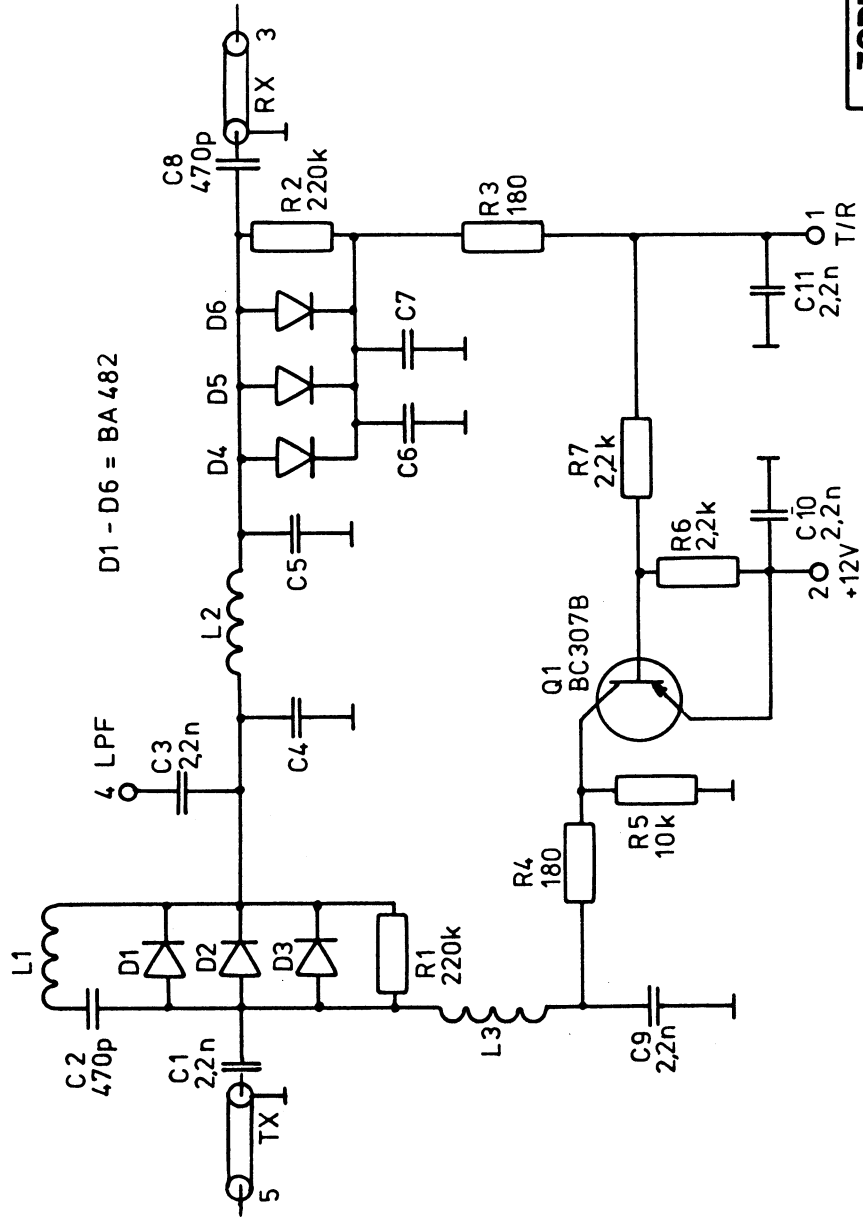

This document must not be copied, reprinted or disclosed to any third party, either wholly or in part, without our consent. Any infringement will lead to legal proceedings.

ZODIAC-COMMUNICATIONS DENMARK

ZODIAC-COMMUNICATIONS

AS 7451