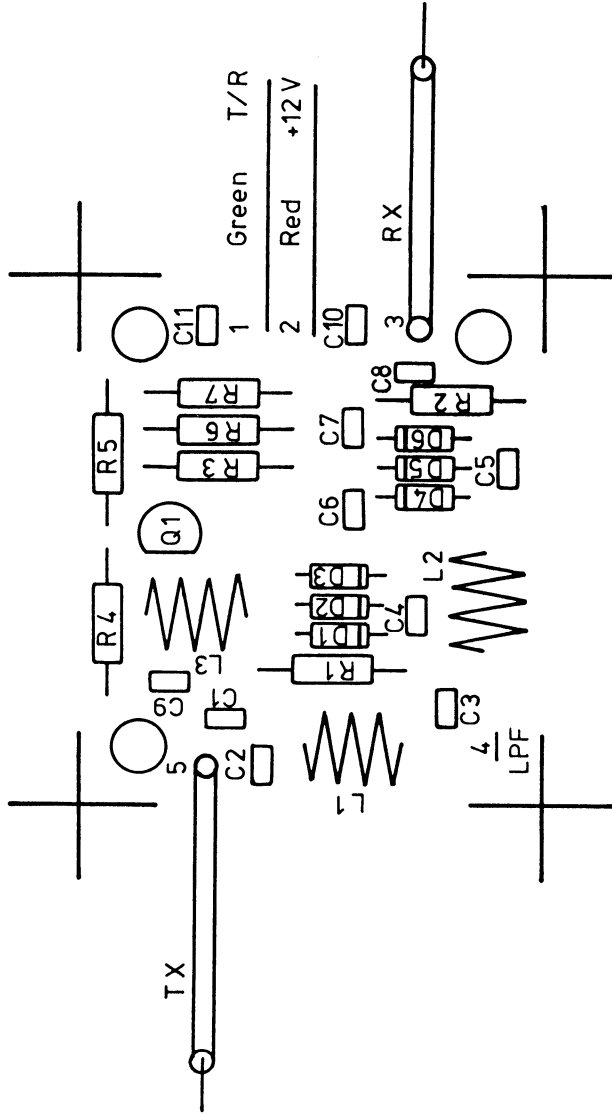

ZODIAC-COMMUNICATIONS

DENMARK

ZODIAC-COMMUNICATIONS

AS 7451

ZODIAC

TYPE	NO.	ITEM NO.	DESCRIPTION	
			PC-Board	
180 ohm	R3		Resistor	
180 ohm	R4		Resistor	
2,2 Kohm	R6		Resistor	
2,2 Kohm	R7		Resistor	
10 Kohm	R5		Resistor	
220 Kohm	R1		Resistor	
220 Kohm	R2		Resistor	
3,3 pF	C4		Capacitor	
27 pF Cer.	C6		Capacitor	
27 pF Cer.	C7		Capacitor	
470pF Cer.	C2		Capacitor	
470pF Cer.	C8		Capacitor	
2,2nF Cer.	C1		Capacitor	
2,2nF Cer.	C3		Capacitor	
2,2nF Cer.	C9		Capacitor	
2,2nF Cer.	C10		Capacitor	
2,2nF Cer.	C11		Capacitor	
BC307	Q1		Transistor	
BA482	D		Diode	
5	L1		Coil	
1 1/2	L2		Coil	
12	L3		Coil	
			Turbular Rivet	
RG-178AU			Coaxcable, Teflon	
			Teflon Mounting Wire	
				Date
				84.10.03.
			ANTENNA SWITCH AS-7451	Comp. List No
				Page 1/1