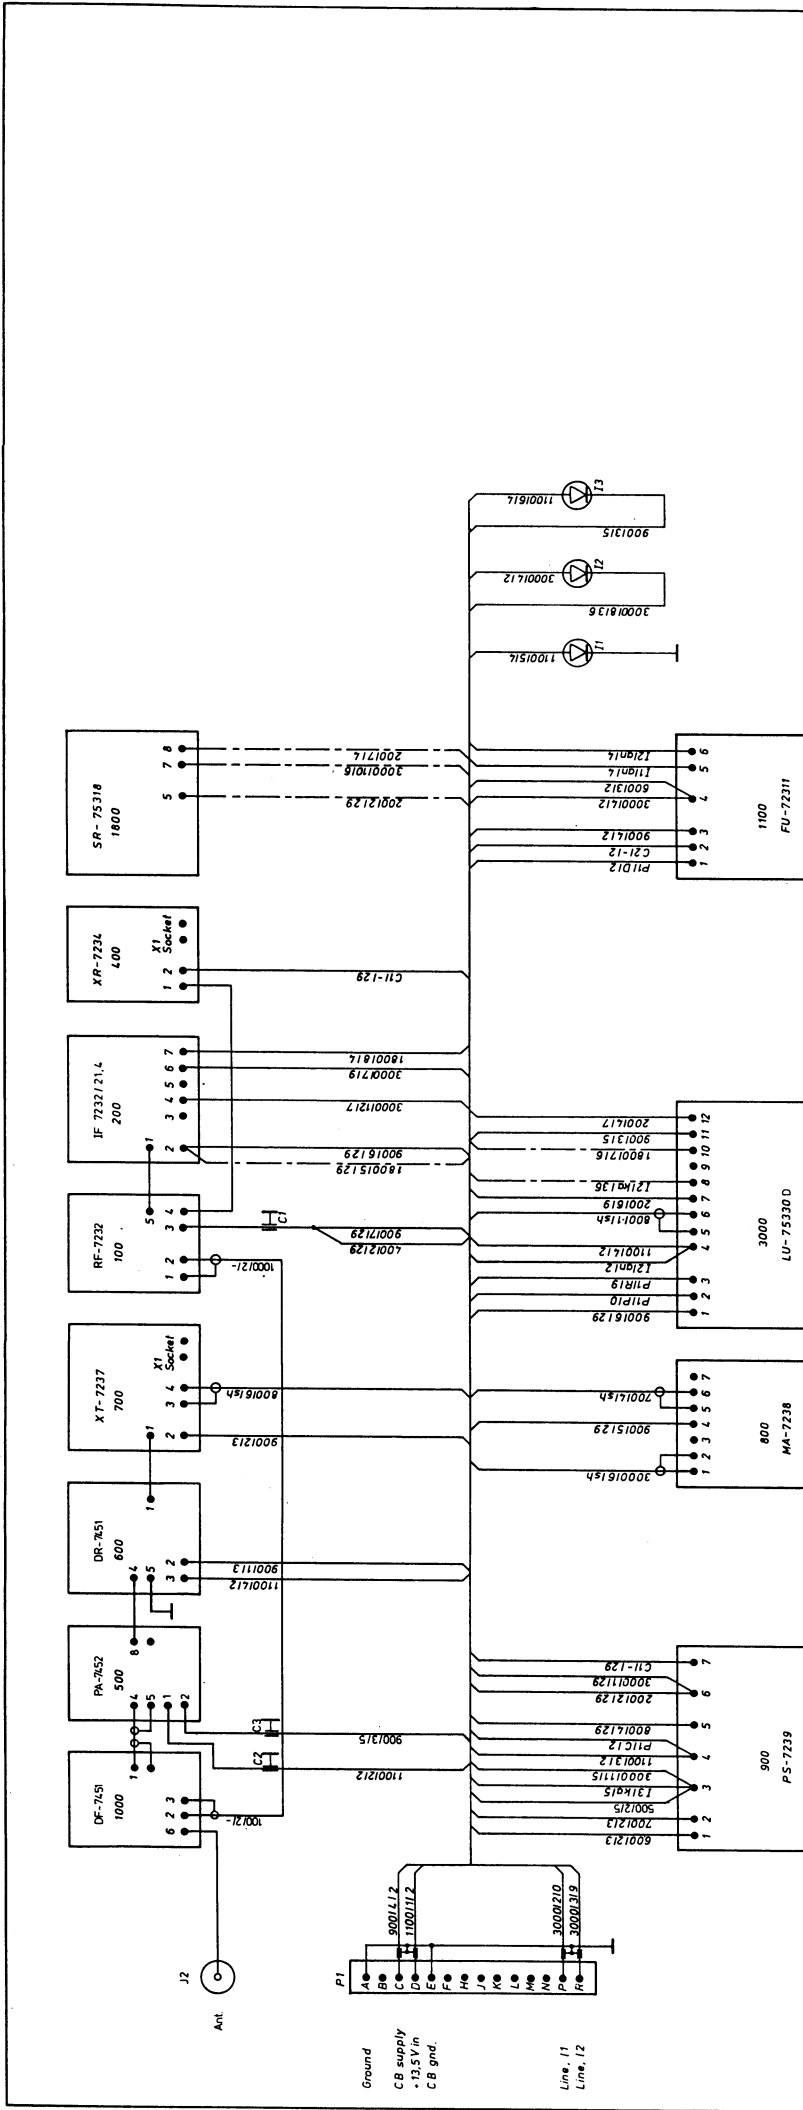

Matr.	ZODIAC	Målestok	Tegn	JHN
			Konf	
		Dato	8.4.10.16	
EXTERNAL CABLING BS-/BD-7230/7430/7453		960.2531		

Matr.	ZODIAC	Målestok	Tegn	JHN
			Konf	
			Dato	8/4/10/16
EXTERNAL CABLING BS-/BD-7230/7430/7453		960.2531		

ZODIAC

Cabling diagram

BS 7453 S

Te.g.n.nr
960 2551

Ground
 CB supply
 = 13.5V in
 C B gnd.

Line, 11
 Line, 12

Wire destination code:
 Block (or component) no. / Pin no. / Wire color code

----- Cabling only for Repeater

Wire destination code:
 Block for component / no. / Pin no. / Wire color code