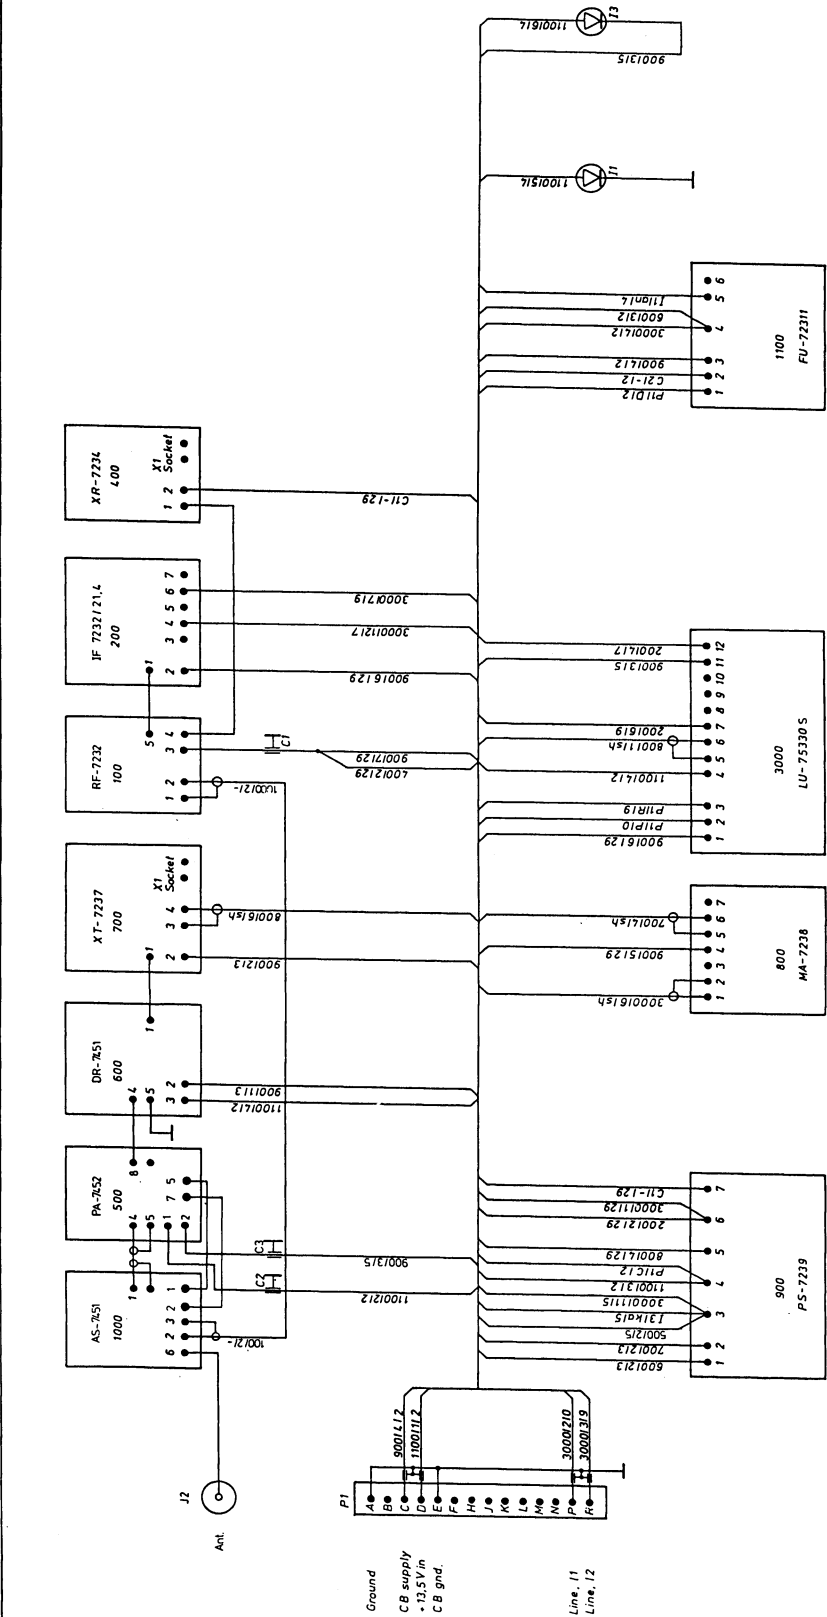

Matr.	ZODIAC	Målestok	Tegn	JHN
			Konf	
		Dato	8.4.10.16	
EXTERNAL CABLING BS-/BD-7230/7430/7453		960.2531		

Matr.	ZODIAC	Målestok	Tegn	JHN
			Konf	
			Dato	8/4/10/16
EXTERNAL CABLING BS-/BD-7230/7430/7453		960.2531		

ZODIAC

Cabling diagram

BS 7453 S

Te.g.n.nr
960 2551

Ground
 CB supply
 = 13.5V in
 C B gnd.

Line, 11
 Line, 12

Wire destination code:
 Block (or component) no. / Pin no. / Wire color code

----- Cabling only for Repeater

Wire destination code:
 Block for component / no. / Pin no. / Wire color code