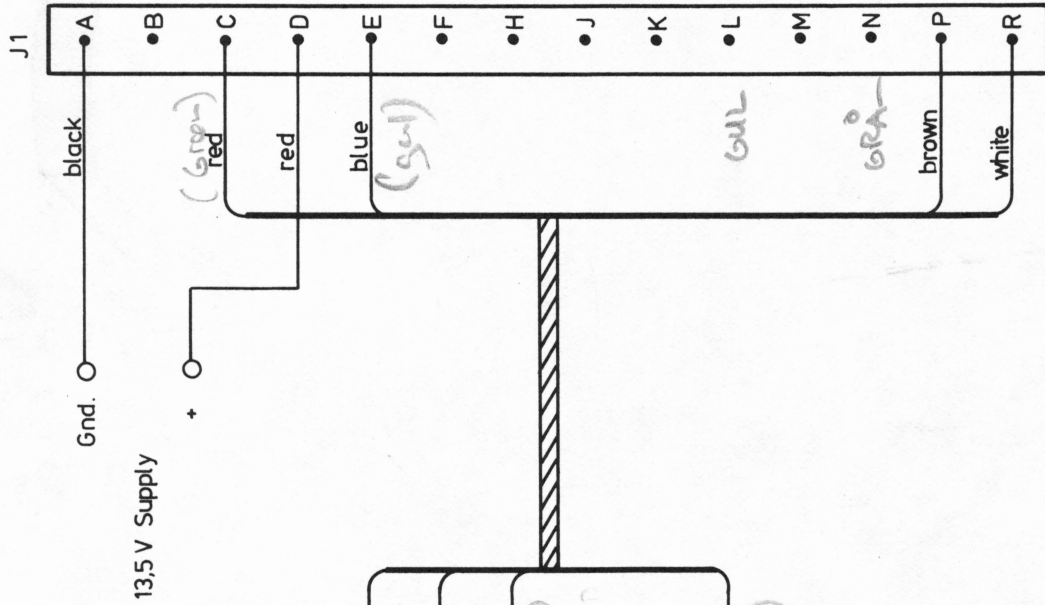

Matr.	ZODIAC	Målestok	Tegn	JHN
			Konf	
		Dato	8.4.10.16	
EXTERNAL CABLING BS-/BD-7230/7430/7453		960.2531		

Matr.	ZODIAC	Målestok	Tegn	JHN
			Konf	
			Dato	8/4/10/16
EXTERNAL CABLING BS-/BD-7230/7430/7453		960.2531		

ZODIAC

Cabling diagram

BS 7453 S

Te.g.n.nr
960 2551

Ground
 CB supply
 = 13.5V in
 C B gnd.

Line, 11
 Line, 12

Wire destination code:
 Block (or component) no. / Pin no. / Wire color code

----- Cabling only for Repeater

Wire destination code:
 Block for component / no. / Pin no. / Wire color code