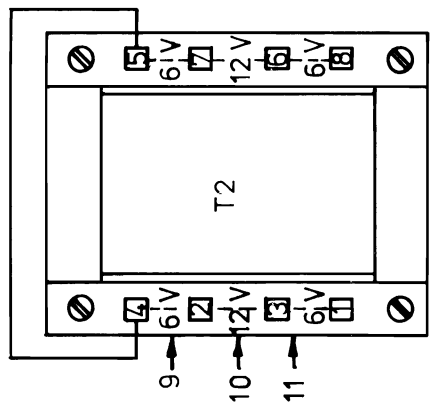

Note 1: DC converter has to be used as far as the power supply is not 12,6VDC with chassis negative.

Note 2: Main fuse has to be incorporated in Power supply line.

Note 3: When DC-converter is used strap pin 15 and 18.

Note 4: At 12,6 V strap 15 and 17.

For DC- Converter:

Alle mål uden tolerance ++ mm

	Materiale	Model nr.	Lager nr.	Målforhold	Tegn. 17/8-70	A.B.P.
					Kont. 18/8-70	E.F.
Genstand: Mounting Instructions. local control. Mobile without) DC-converter.					Tg. nr.	68127/4

Note 1: Connector to the "hot" at respectively + and - chassis
 Note 2: Bridge rectifier conn. to pin 10 at 12V and pin 11 at 6V.

Note 3: Converter trafo strapping

at 6V	at 12V
strapped	strapped
1 and 3	2 and 3
2 - 4	6 - 7
5 - 7	
6 - 8	