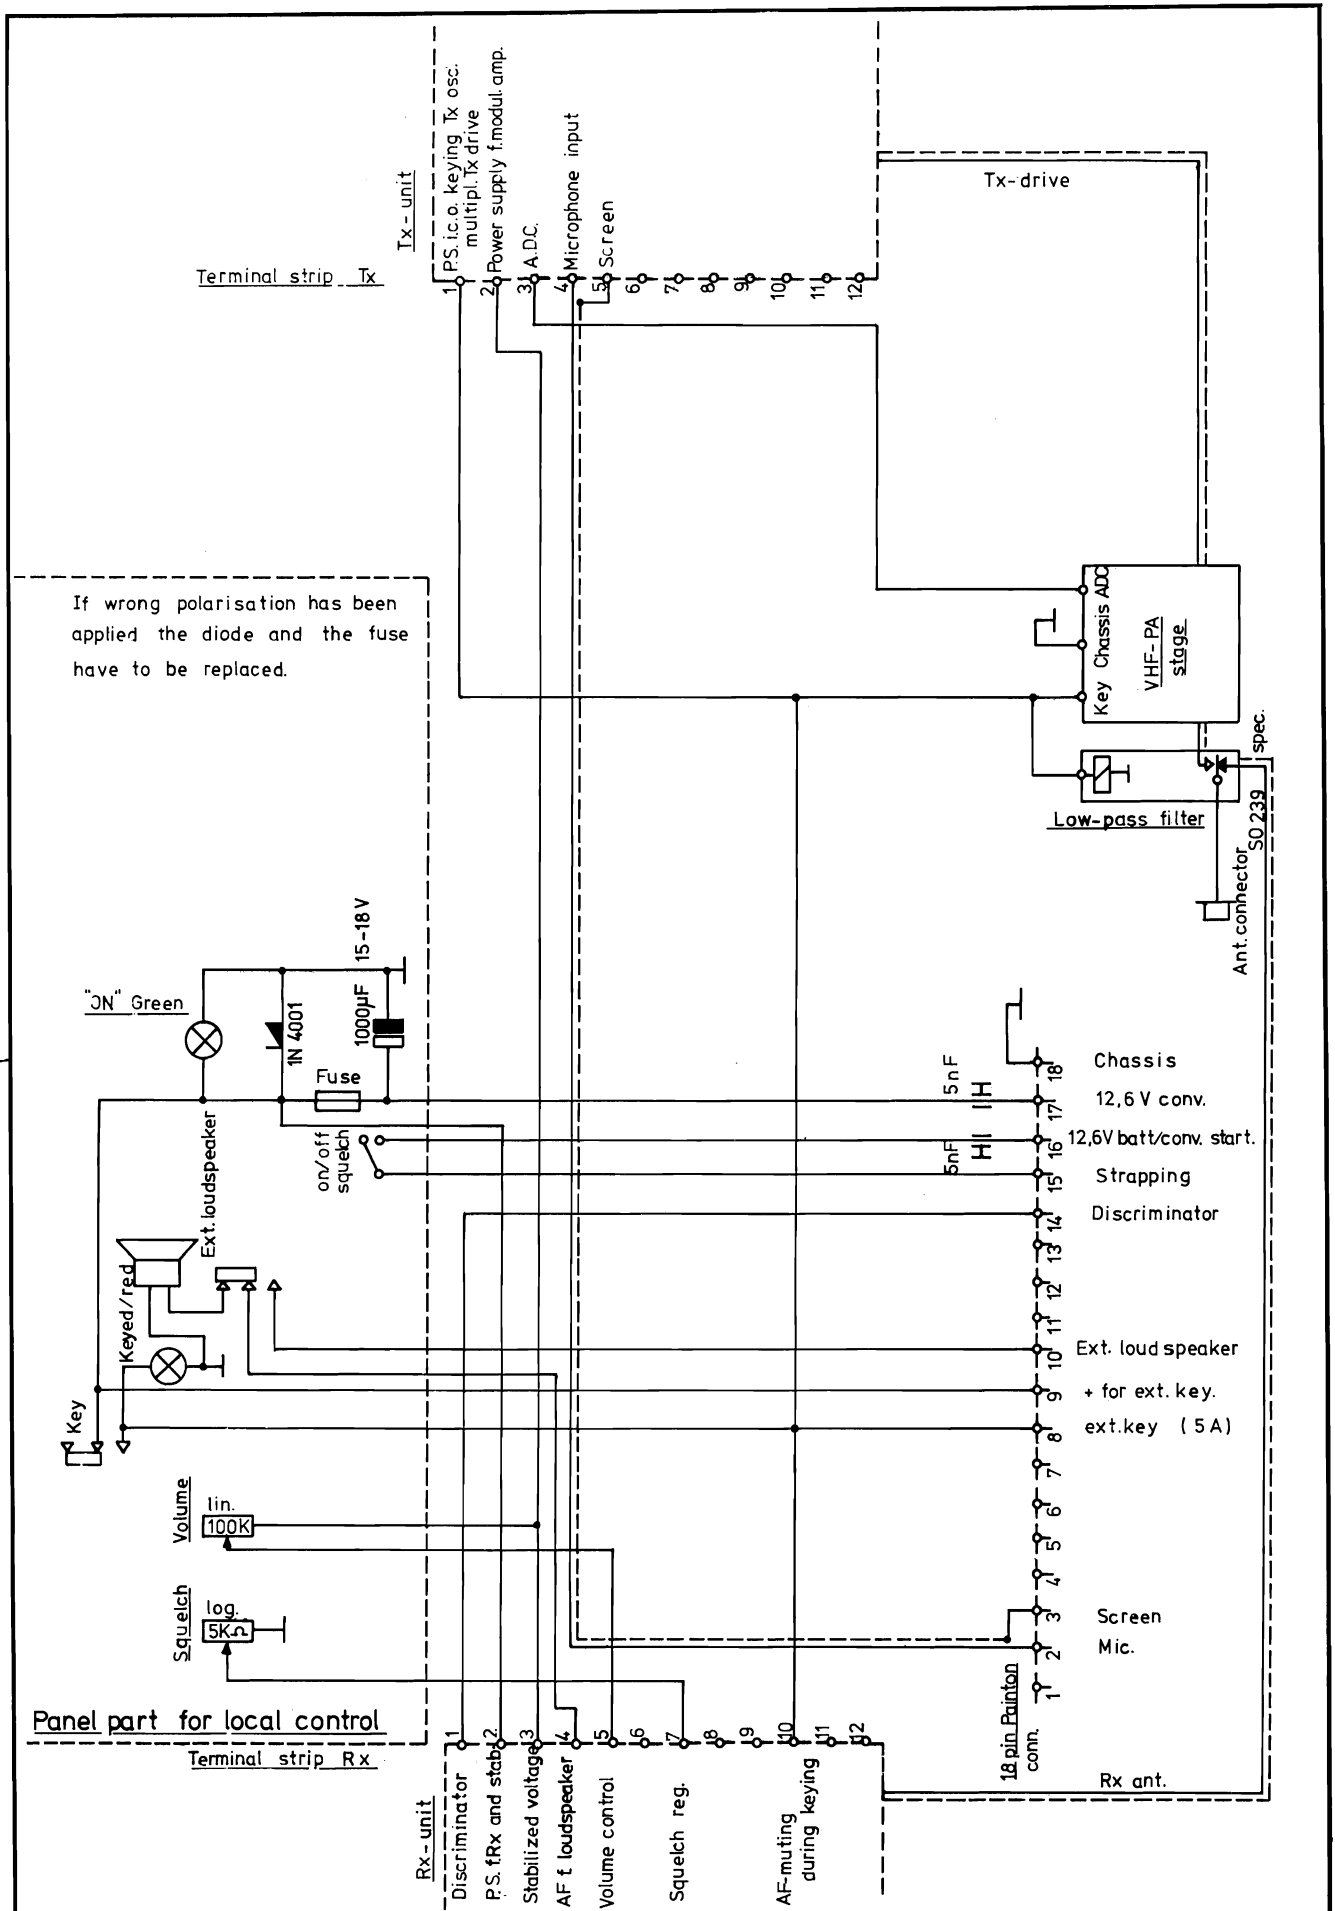

If wrong polarisation has been applied the diode and the fuse have to be replaced.

Panel part for local control

Rettet:	MOBILE AP 700 LOCAL CONTROLLED	Tegn.: 19-8-70	Kontr.: 19/8-70
	SIMPLEX, 1 CHANNEL, FUNCTION, LAY-OUT	ABP	E.F.
		Stykl. nr.:	
		Tegn. nr.: Erstatter 68069/3	
	AP-RADIOTELEFON		70202/4