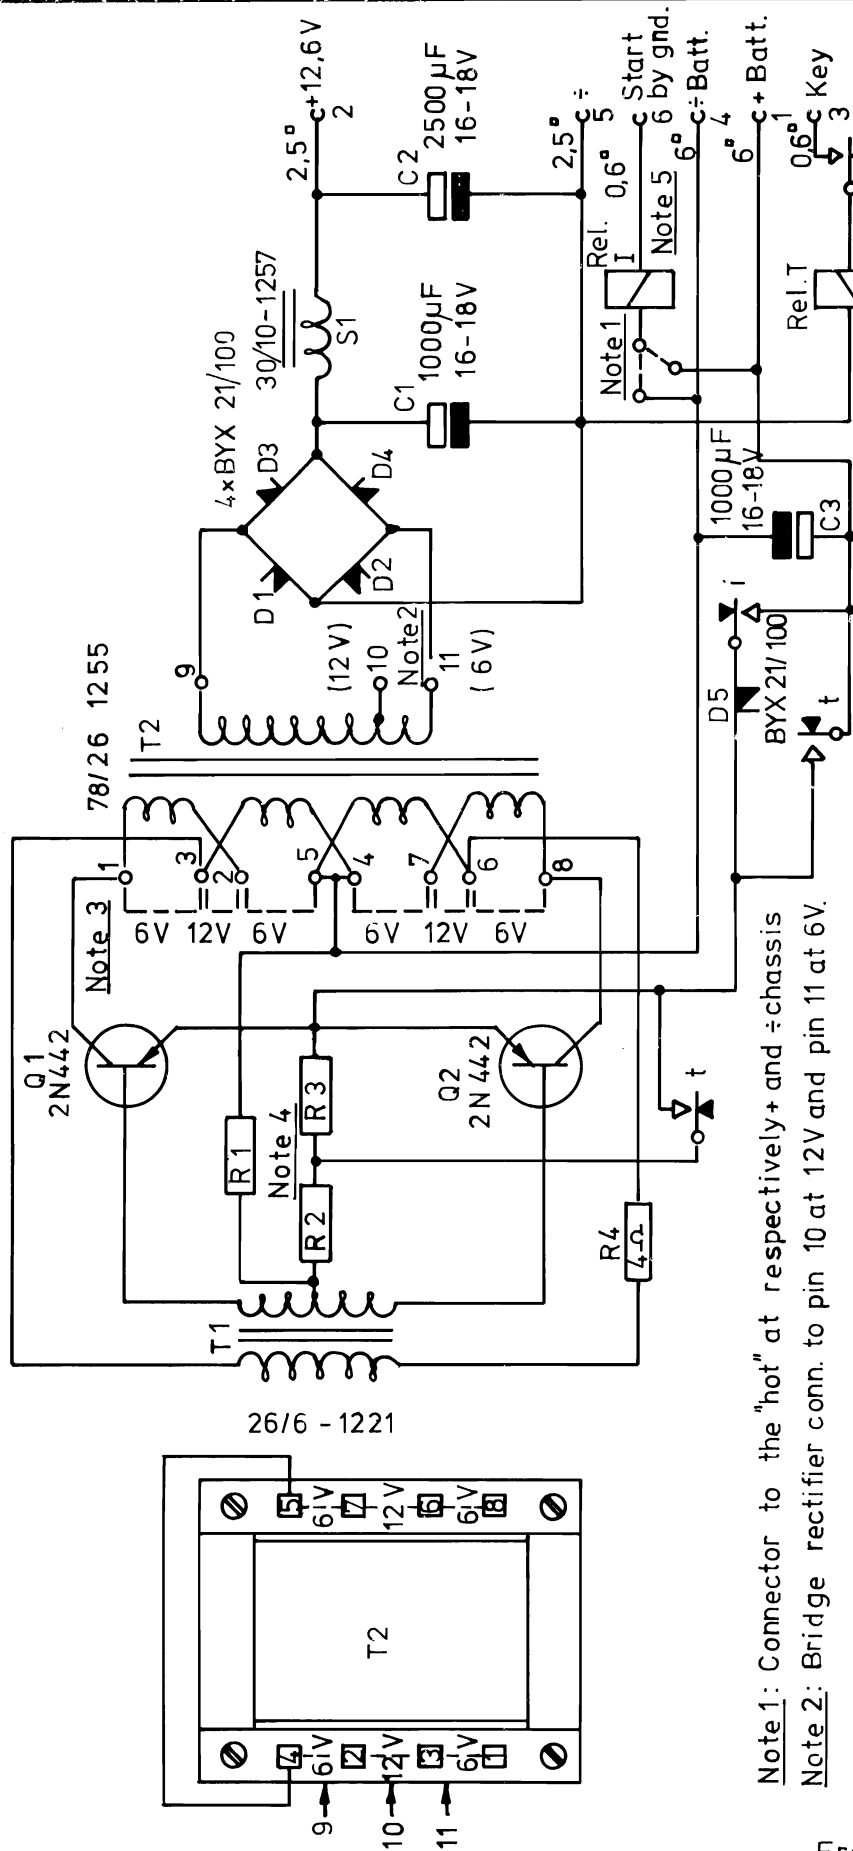

Note 4: At 12,6 V strap 15 and 17.

For DC- Converter:

Alle mål uden tolerance ++ mm

	Materiale	Model nr.	Lager nr.	Målforhold	Tegn. 17/8-70	A.B.P.
					Kont. 18/8-70	E.F.
Genstand: Mounting Instructions. local control. Mobile without) DC-converter.					Tg. nr.	68127/4

Note 1: Connector to the "hot" at respectively + and - chassis
 Note 2: Bridge rectifier conn. to pin 10 at 12V and pin 11 at 6V.

Note 3: Converter trafo strapping

at 6V	at 12V
strapped	strapped
1 and 3	2 and 3
2 - 4	6 - 7
5 - 7	
6 - 8	