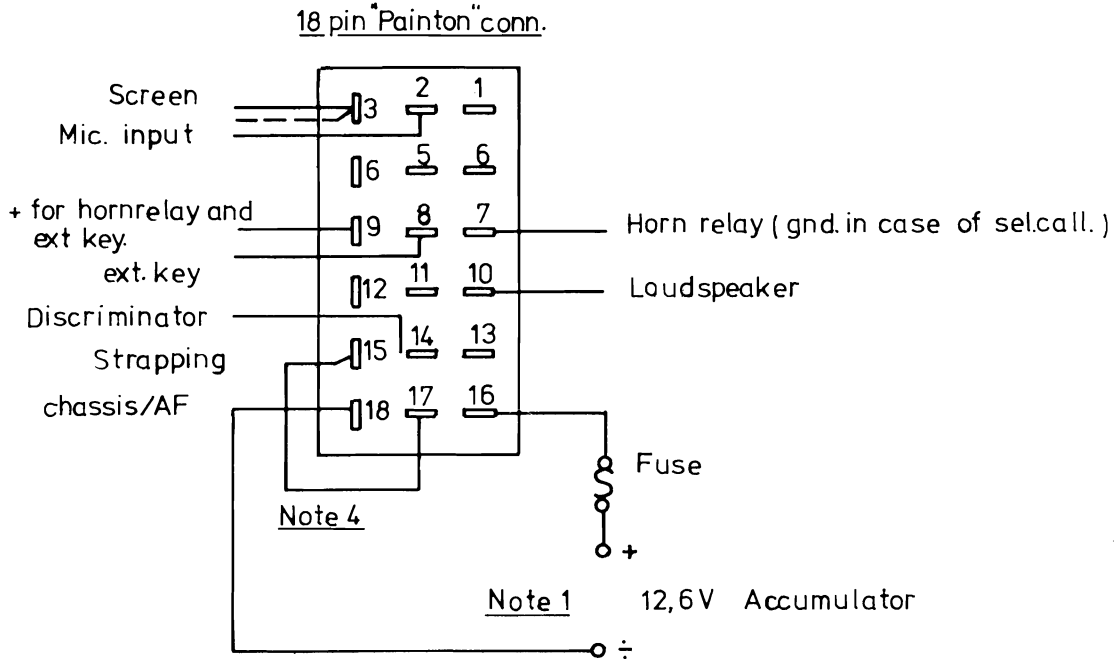

AP-RADIOTELEFON

Type AP 700 local controlled mobile

Firma:

AP RADIOTELEFON

Without DC-Converter only 12,6V chassis negative.

Note 1: DC converter has to be used as far as the power supply is not 12,6VDC with chassis negative.

Note 2: Main fuse has to be incorporated in Power supply line.

Note 3: When DC-converter is used strap pin 15 and 18.

Note 4: At 12,6 V strap 15 and 17.

For DC- Converter: