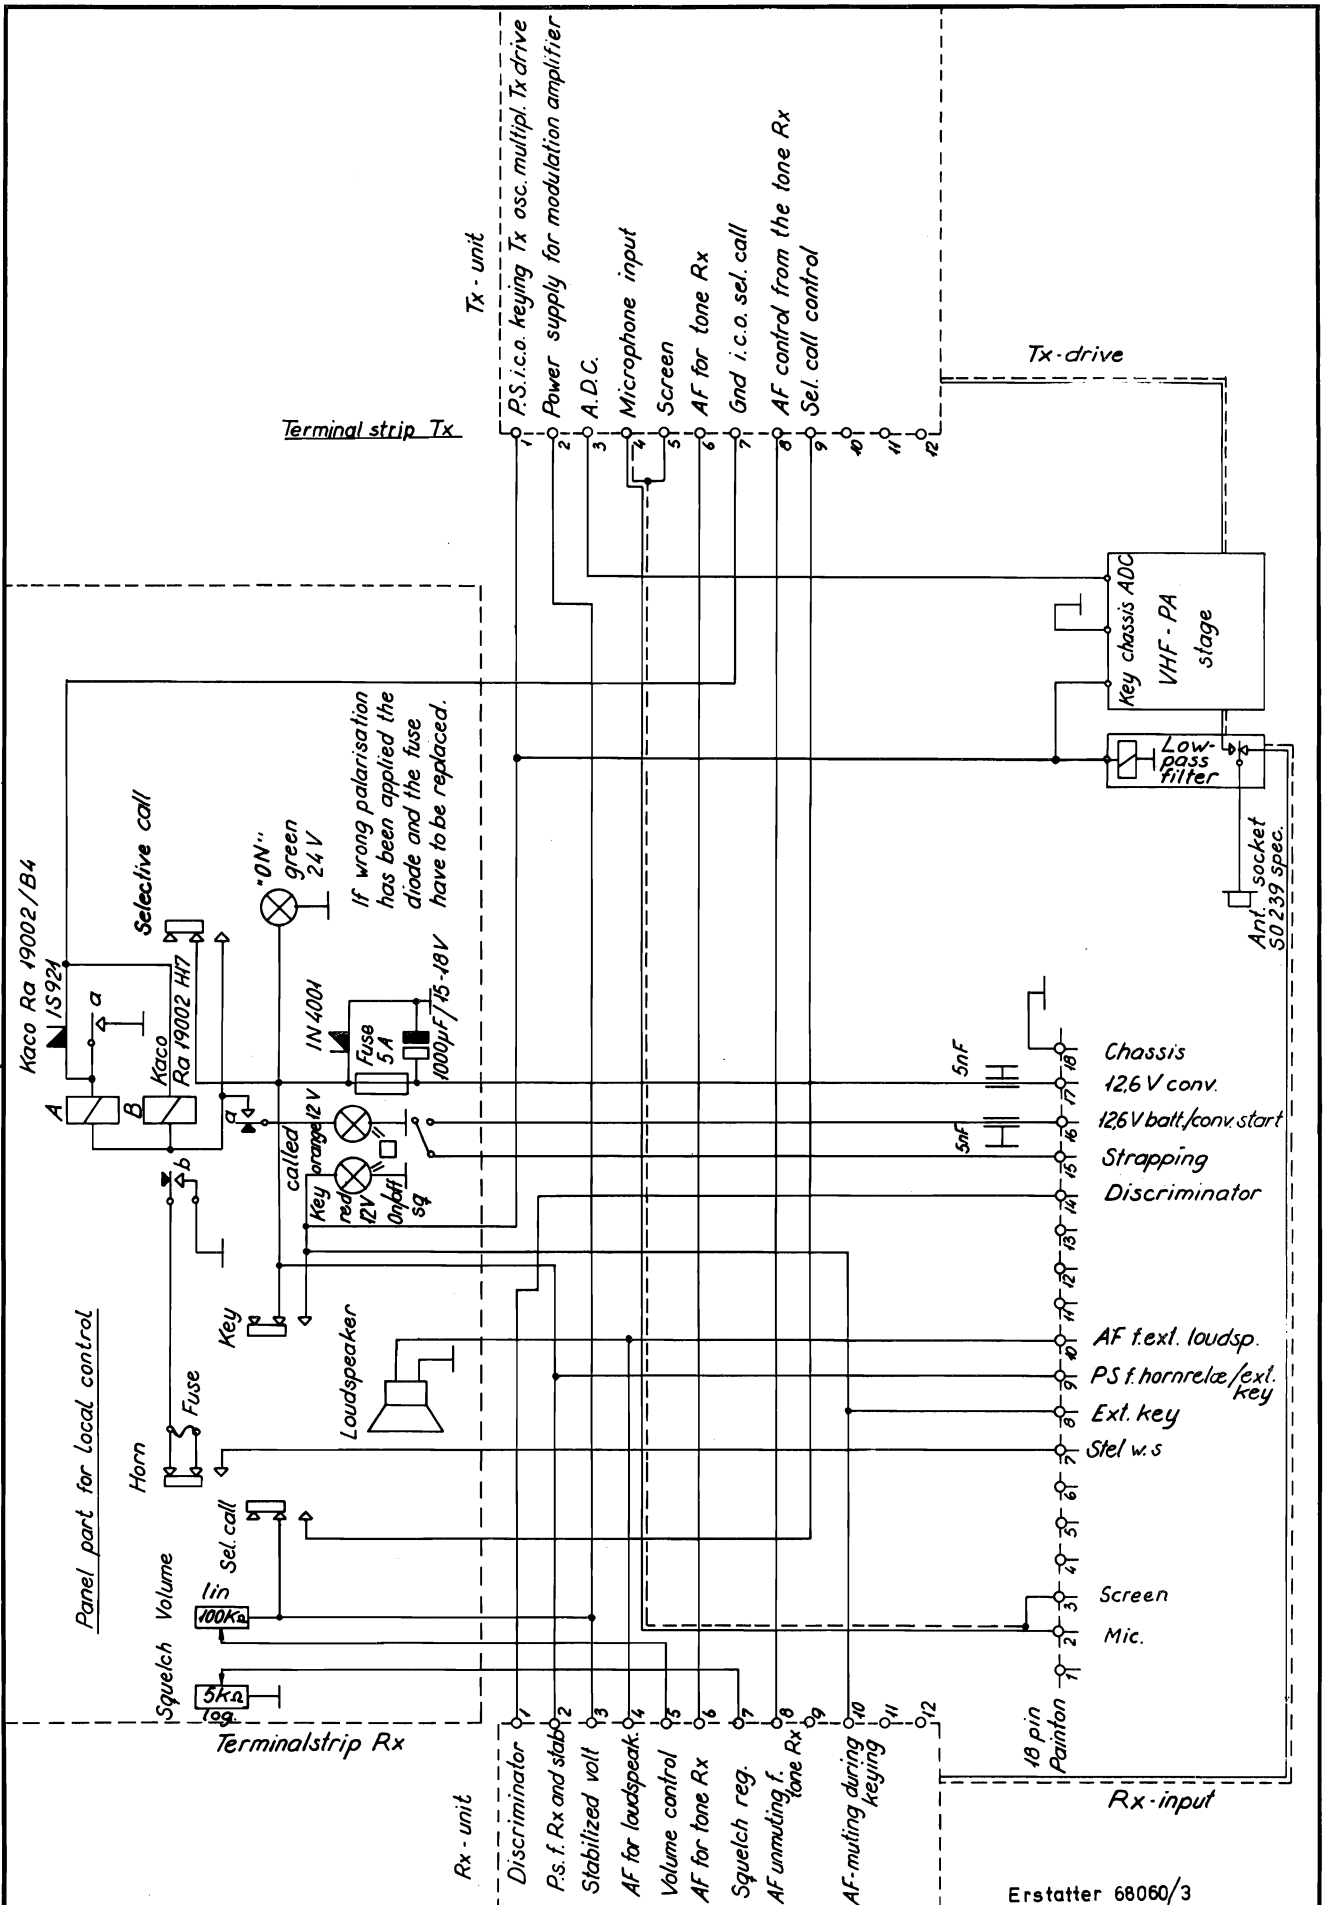

If wrong polarisation has been applied the diode and the fuse have to be replaced.

Panel part for local control

Rettet:	MOBILE AP 700 LOCAL CONTROLLED	Tegn.: 19-8-70	Kontr.: 19/8-70
	SIMPLEX, 1 CHANNEL, FUNCTION, LAY-OUT	ABP	E.F.
		Stykl. nr.:	
		Tegn. nr.: Erstatter 68069/3	
	AP-RADIOTELEFON		70202/4