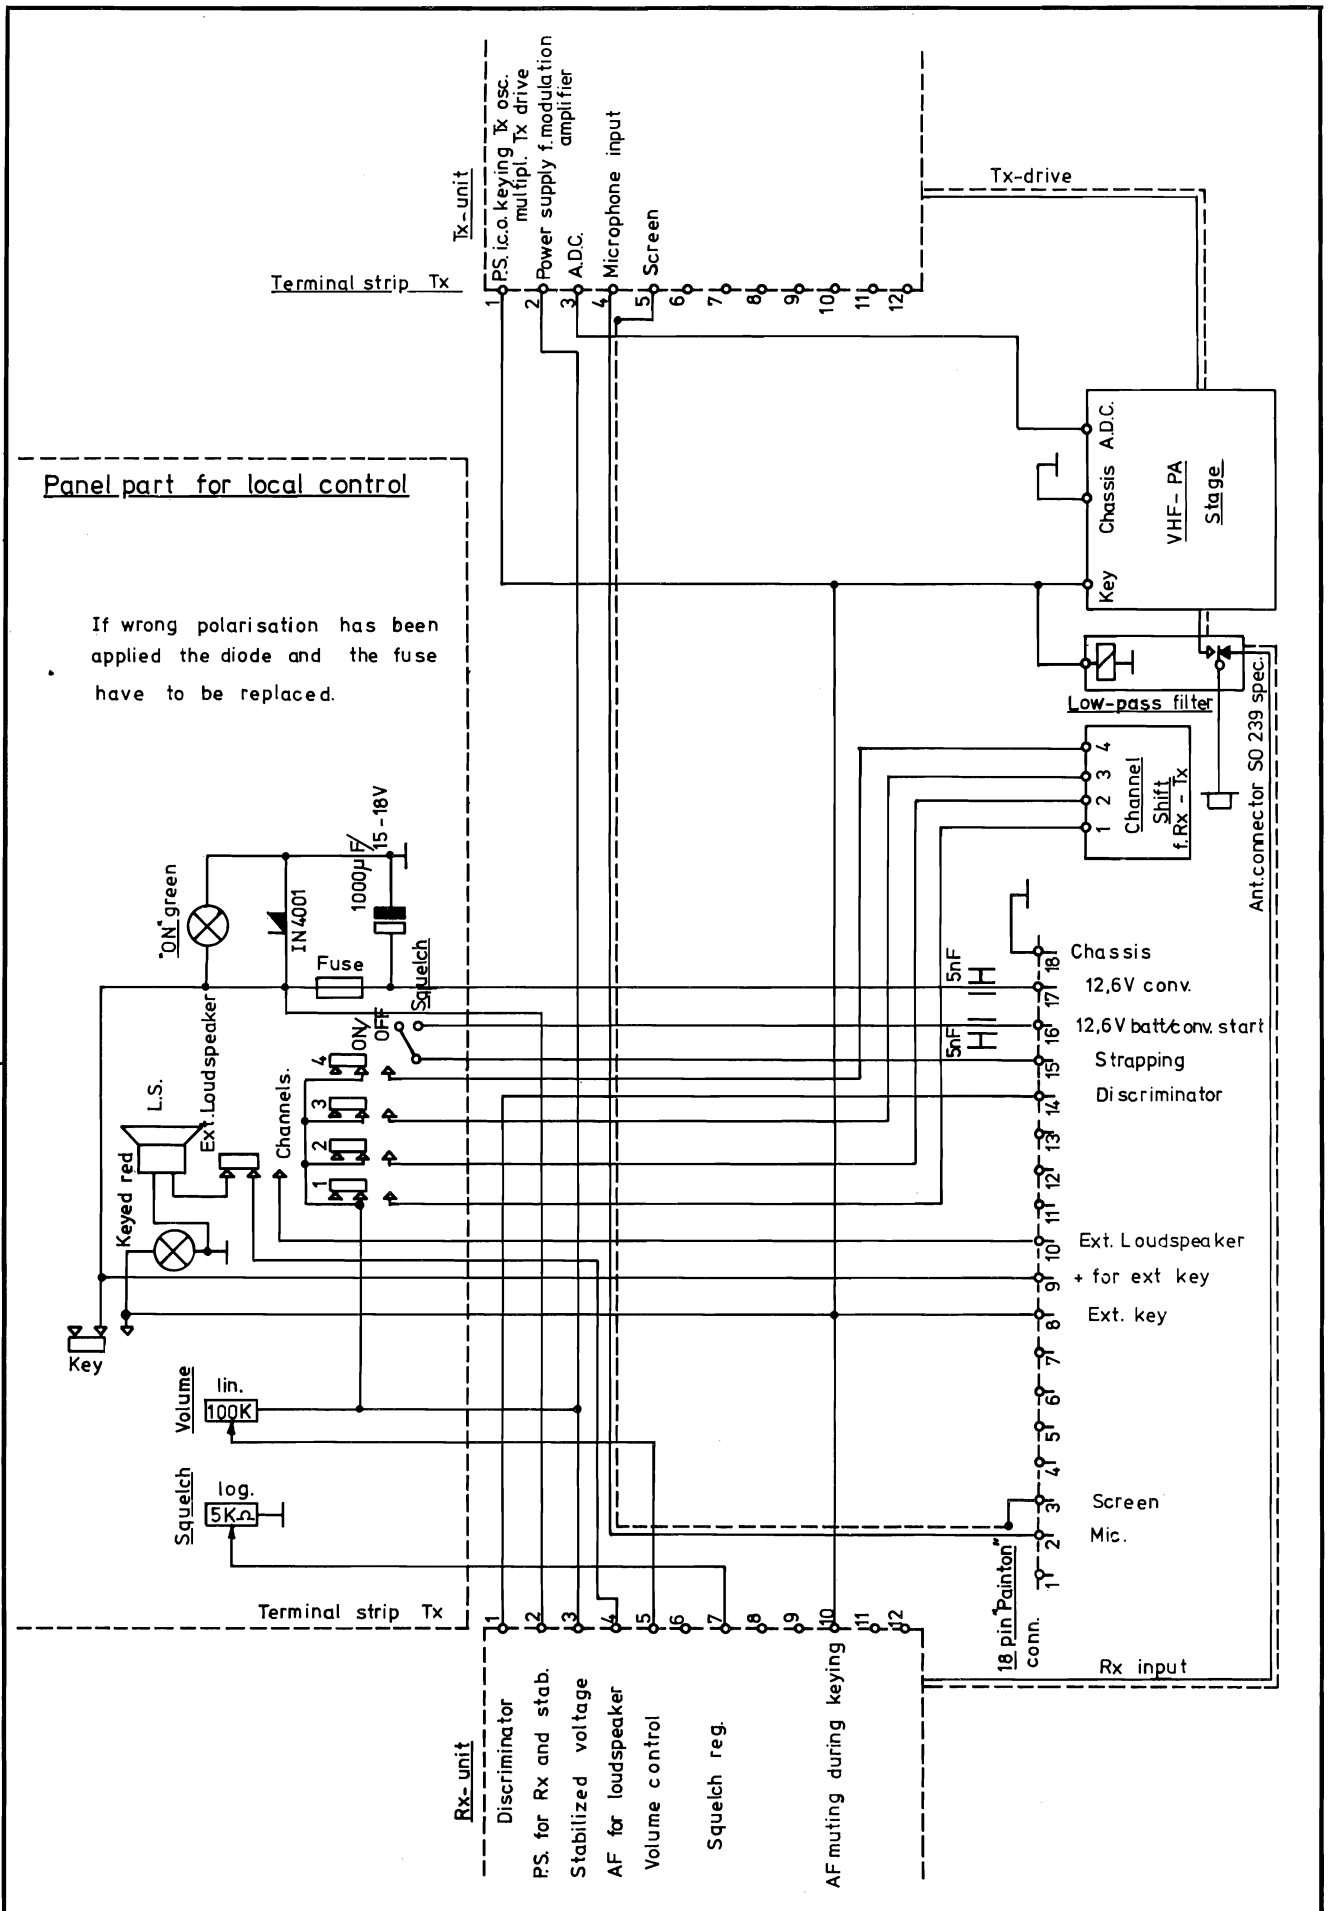

Rettet:

**MOBILE AP 700, LOCAL CONTROLLED SIMPLEX,
4 CHANNELS, FUNCTION LAY- OUT**

AP-RADIOTELEFON

Tegn.: 20-8-70	AB.P.	Kontr.: E.F. 20-8-70
Stykl. nr.:		
Tegn. nr.: Erstatte 68068/3		
70207/4