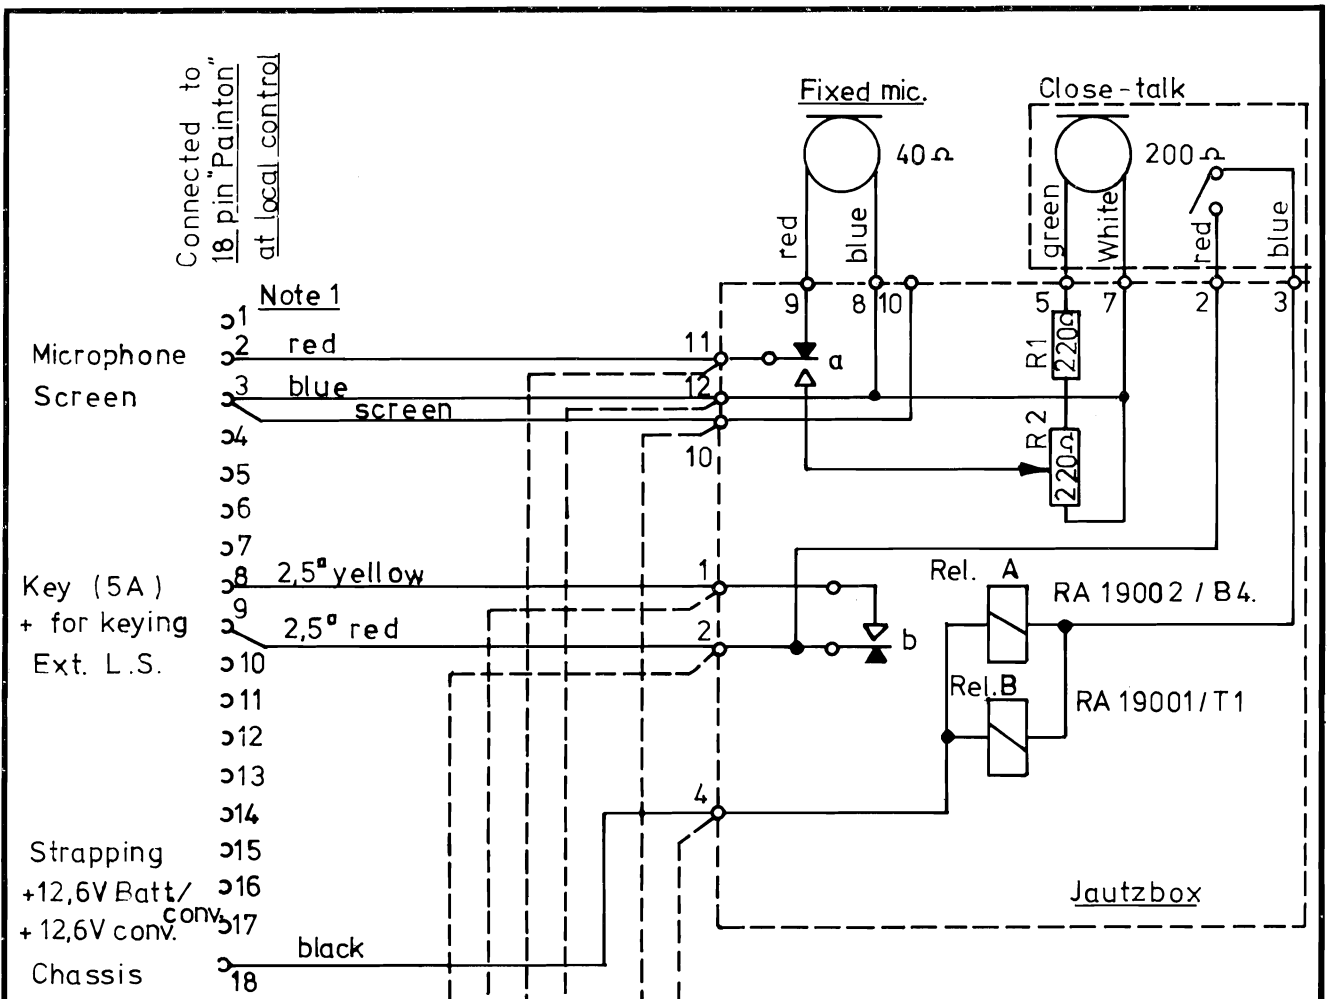

Connected to
18 pin "Painton"
at local control

Note 1

Microphone
Screen

Key (5A)
+ for keying
Ext. L.S.

Strapping
+12,6V Batt/
+12,6V conv.
Chassis